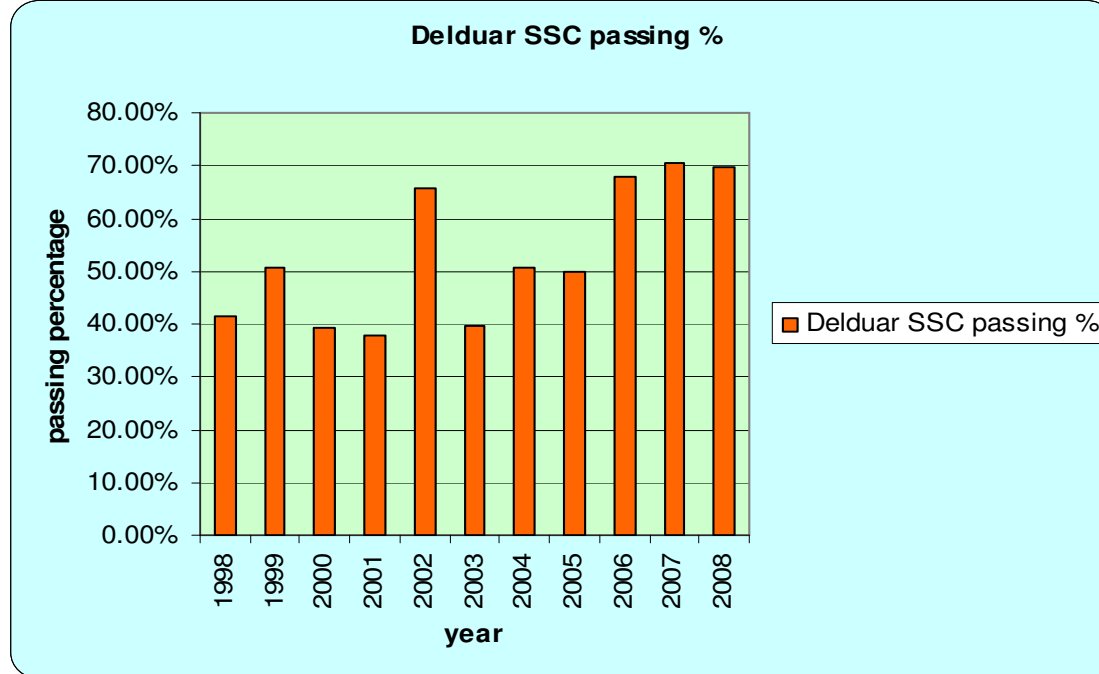

Rural Talent Advancement Program Delduar, Tangail

SpaandanB started the Rural Talent Advancement Program in Delduar, tangail in year 2004. To determine the impact of the program on the academic achievement of the students of Delduar, SpaandanB collected the results of Secondary School Certificate examination of all the participating 27 schools for year 1998 to year 2008. The passing percentage from year 2006 clearly shows an upward trend.